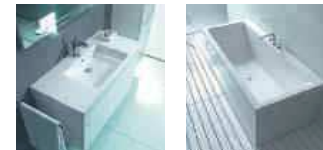

Design by Duravit

(left) Minimalist and chic: the rectangular Vero washbasin marks the beginning of a complete range of ceramics, shown here with chrome support frame and designer siphon. **(top)** Washbasins and handrinse basins are supplemented by an extensive range of WCs. Shown here is the Vero floor-standing bidet and WC with convenient cistern and automatic SoftClose seat. **(small image)** The Vero urinal with cover makes a hygienic addition to private bathrooms and powder rooms. This, too, adopts the principle of the right angle.

(below) Attractive alternative to the "classical" washbasin: the Vero console basin with tap panel is glazed at the back and can thus be positioned free-standing in front of the wall or in front of a large mirrored surface. **(right)** Bidet and WC in wall-mounted versions. The toilet seat with automatic SoftClose system fits flush with the ceramic, creating a harmonious ensemble. The entire collection features the same design lines, just as **(below right)** the washbasin with vanity unit and the back-to-wall bathtub.

The Vero handrinse basin is available in a variety of options and is the perfect problem-solver wherever space is particularly tight.

The form of the right angle is suitable for all room layouts – and, thanks to the myriad dimensions in which Vero is available, it provides an ideal solution for smaller rooms, guest bathrooms and powder rooms. (left) Vero handrinse basin and WC. The handrinse basin is available in widths 25 to 50 cm and in various options, such as (1) a narrow projection (2) along the wall, with tap fitting at the side and (3) with larger inside basin and a larger storage area. (4) The Vero built-in washbasin can be inserted from below into panels made of any conceivable material. The Duravit design siphon and matching corner valve complete this eye-catching look (1).